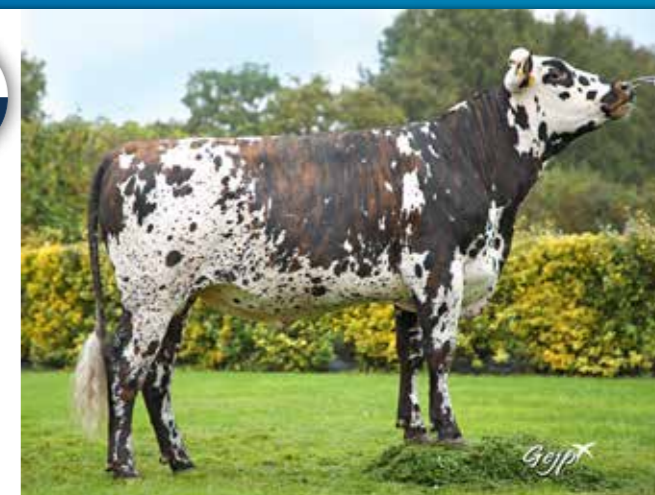

DUAL PURPOSE - HEALTH - FERTILITY

PICASSO brings amazing type with widths and strong fore udder attachment. He shines also by his health, his reproduction and ease of use. He transmits dual purpose qualities in milk and beef.

Type
+1,9

Beef
+2,2