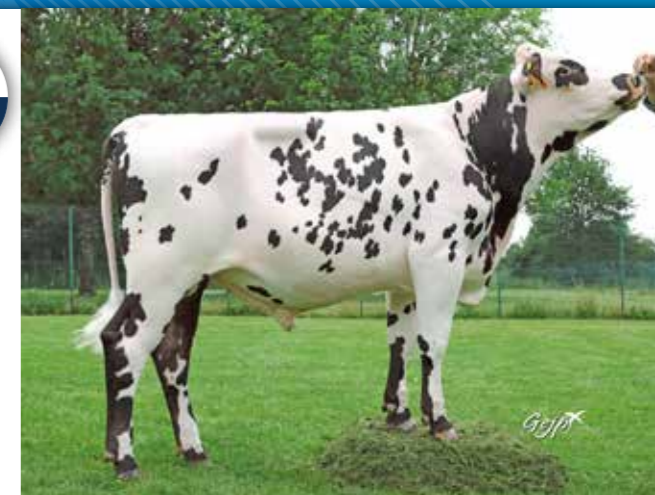

COMPLETE BULL - EASY TO USE

OPTI NOZ is a proven bull complete on all criteria: production, type, health.

Prot%
+0,23

EasyC
92